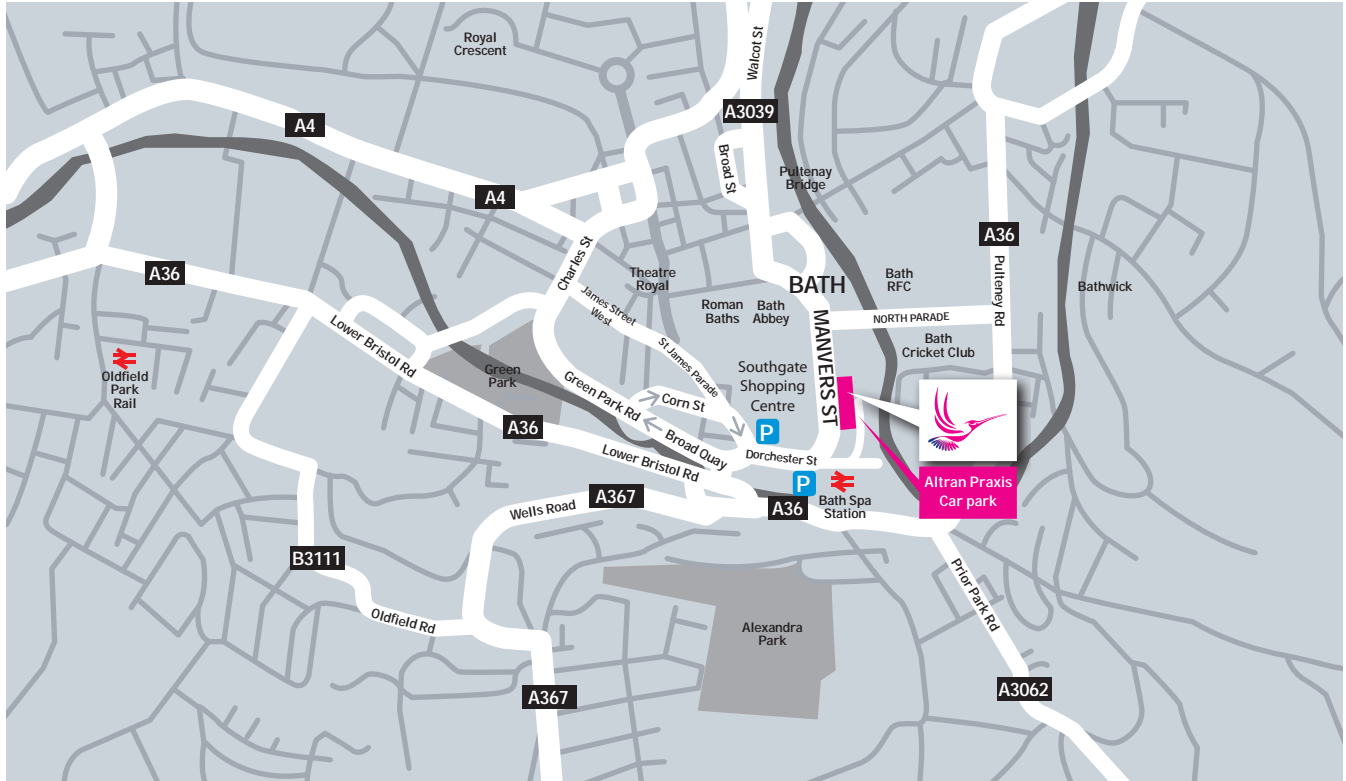

Nearest railway station: Bath Spa - approx 2 minutes walk.

Contact reception on +44 (0)1225 466991 for parking information.

Nearest motorway: M4 Junc18 - approx 11 miles.

Nearest airport - Bristol International Airport - approx 19 miles from the office.