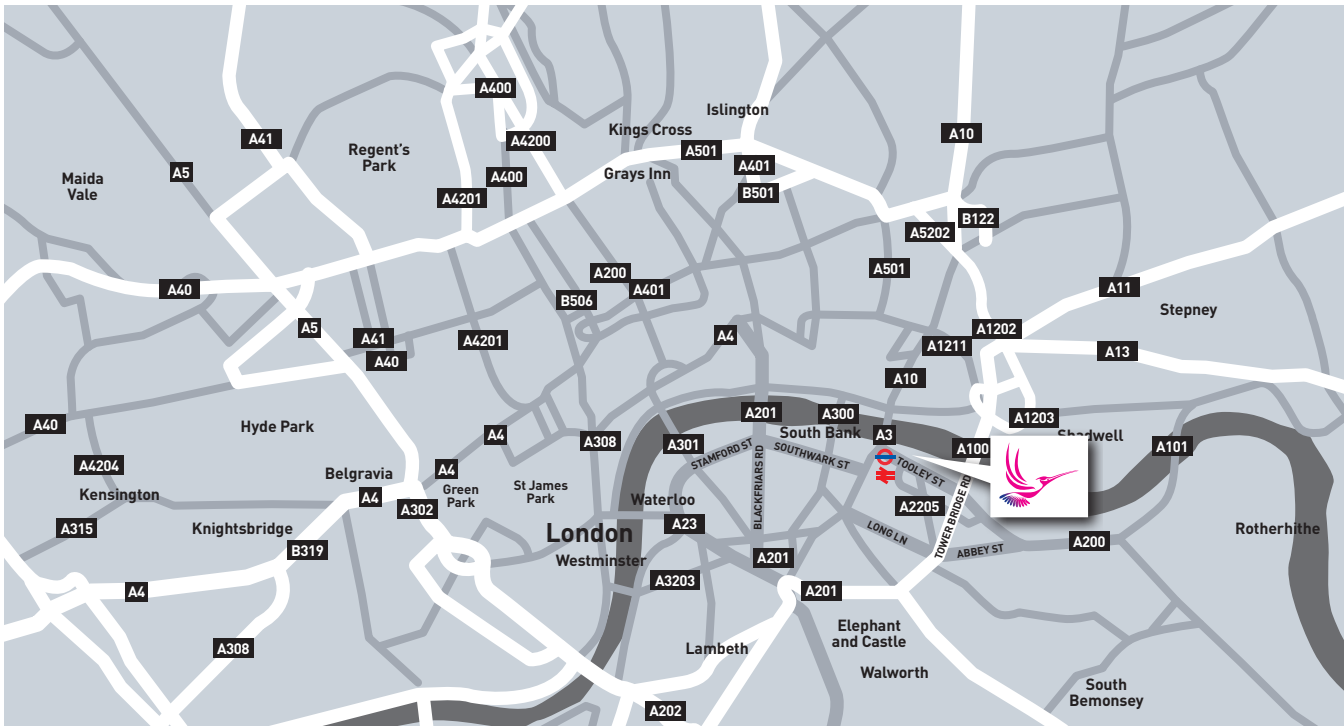

THE CENTRE FOR EMBEDDED AND CRITICAL SYSTEMS

Nearest railway and underground station (Jubilee and Northern lines):

London Bridge – approx 2 minutes walk from the office.

Nearest airports: London City - approx 7 miles and London Heathrow - approx 18 miles from the office.