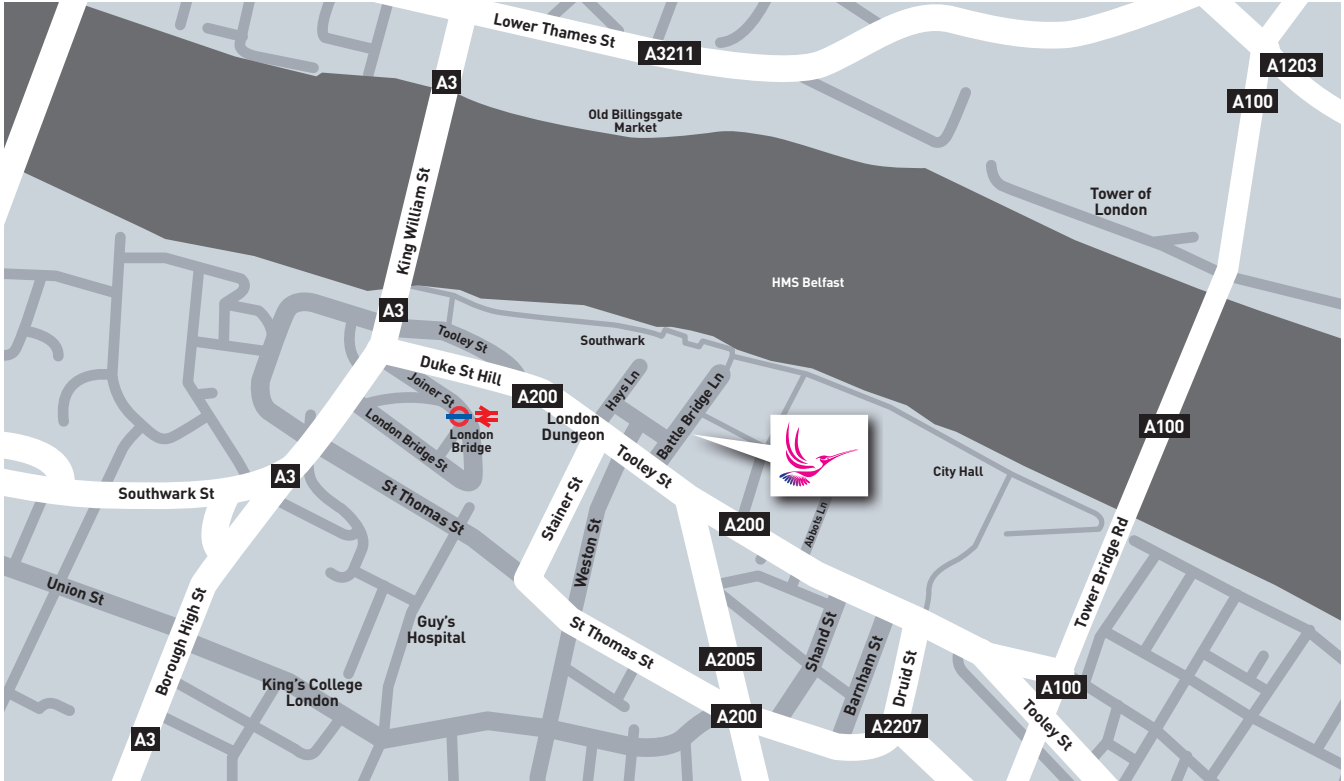

THE CENTRE FOR EMBEDDED AND CRITICAL SYSTEMS

Nearest railway and underground station (Jubilee and Northern lines):

London Bridge – approx 2 minutes walk from the office.

Nearest airports: London City - approx 7 miles and London Heathrow - approx 18 miles from the office.